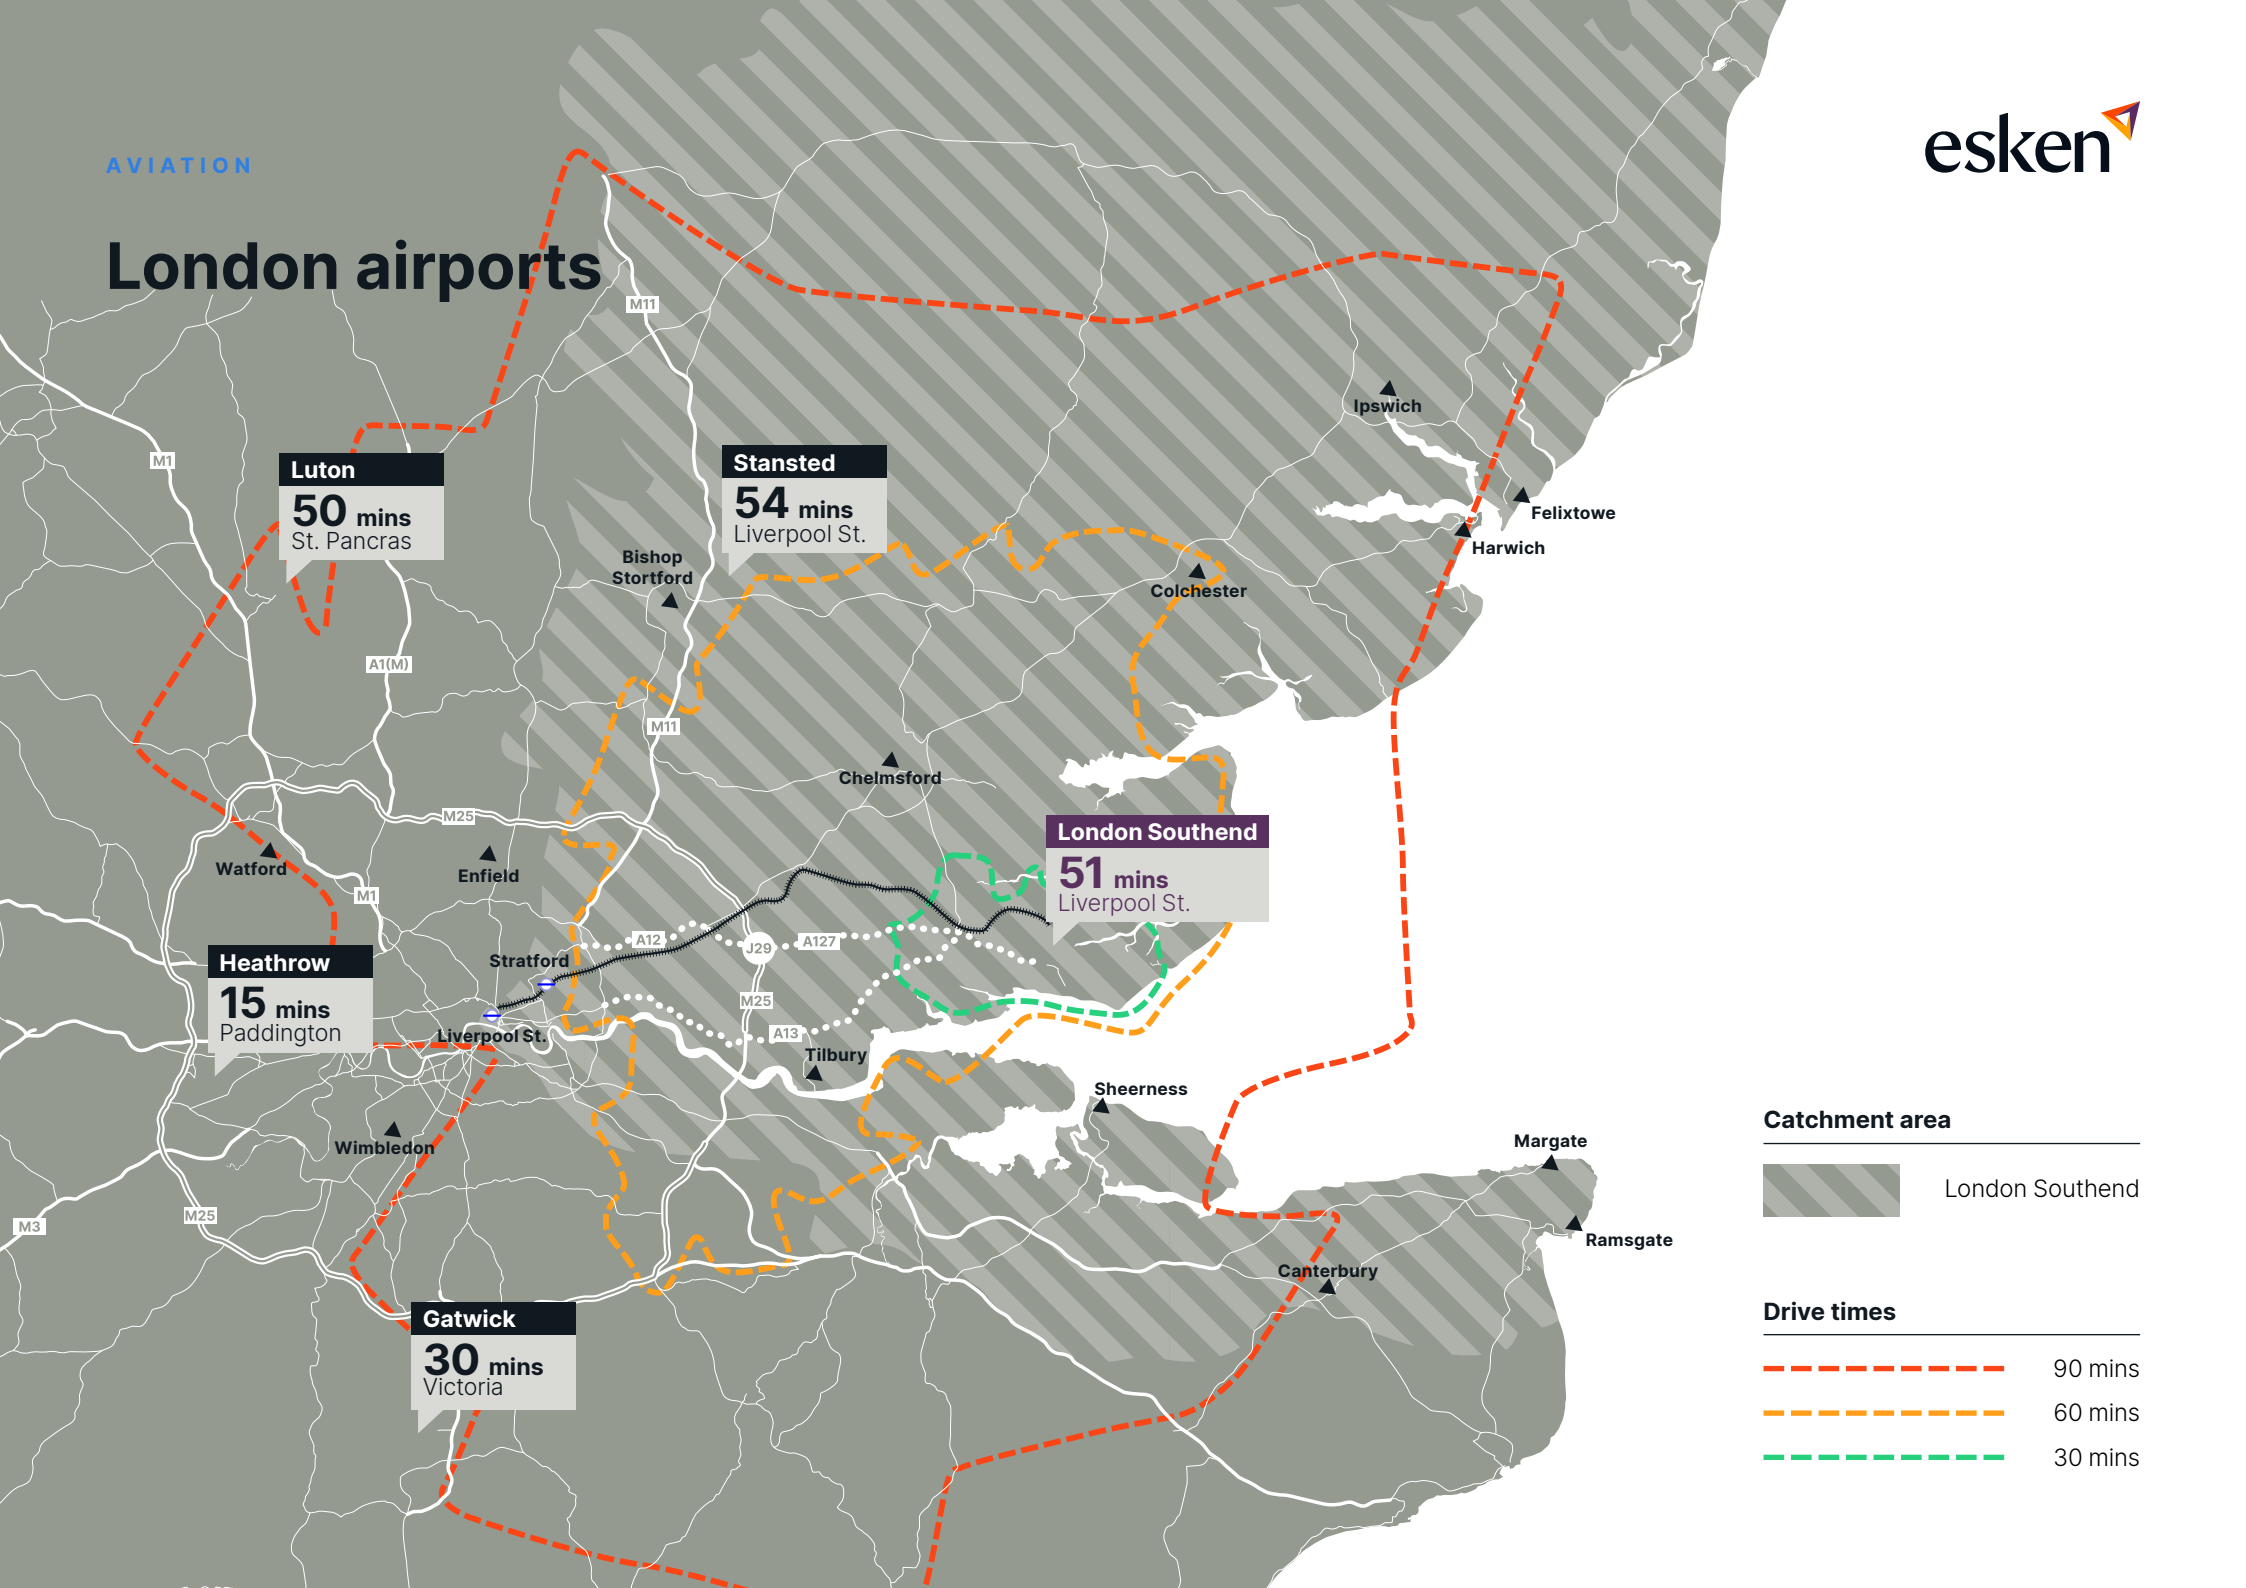

London airports

Luton
50 mins
St. Pancras

Stansted
54 mins
Liverpool St.

London Southend
51 mins
Liverpool St.

Heathrow
15 mins
Paddington

Gatwick
30 mins
Victoria

Catchment area

London Southend

Drive times

- 90 mins
- 60 mins
- 30 mins